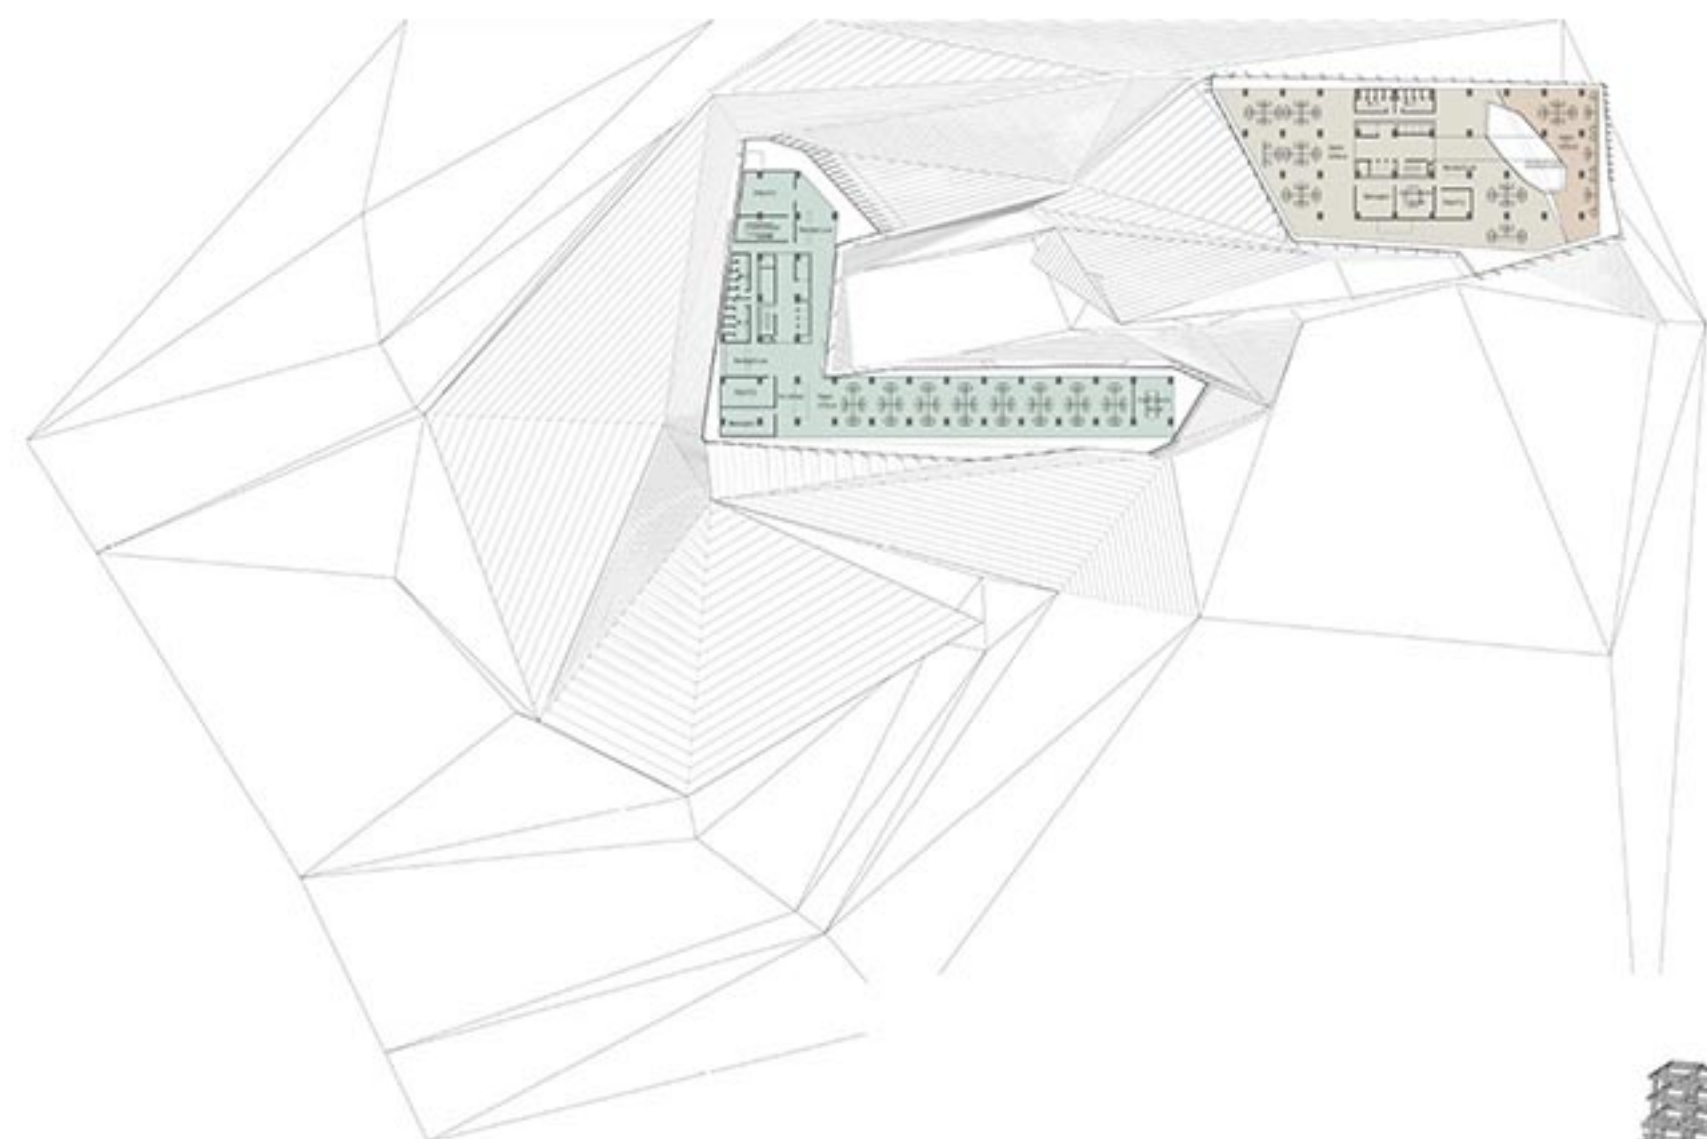

SMALL COMPLEX MEDIUM COMPLEX LARGE COMPLEX X-LARGE COMPLEX

TEHRAN IRAN OTHER COUNTRIES

UNDER CONSTRUCTION COMPLETED COMPETITION CANCELED

1ST PRIZE 2ND PRIZE 3RD PRIZE HONORABLE MENTION

Tehran Department of Telecommunications decided to build a new headquarter in twin-towers. We came up with an idea to merge the functions of this two towers and proposed one tower taller than the other.

We added some angular and twisted white louvers to the façade.

Tehran, Iran, Professional Project, 93,300 sqm
Arsh[4D] Design Studio - competition
2011

Responsibility :

Assisted the principals to propose ideas for the form, prepared schematic design and design development documents and produced plans and sections out of the model. Also responsible for Modelling, Rendering and Post Production.